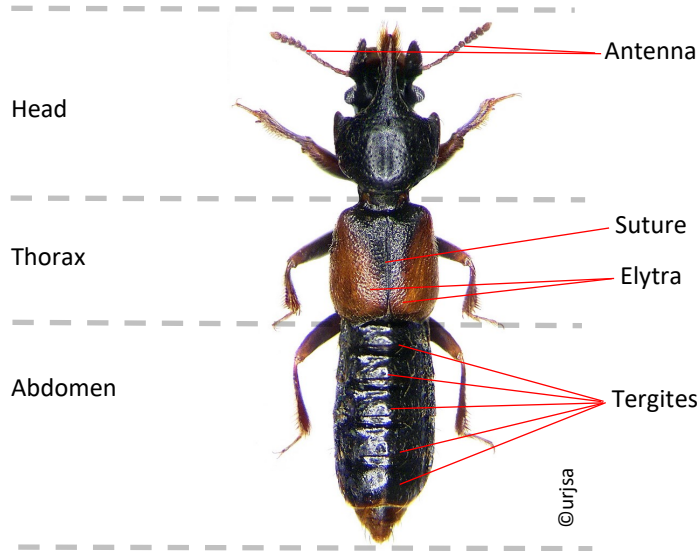

Beetle anatomy

Rove beetle dorsal view

Diving beetle dorsal view

Diving beetle ventral view

Tiger beetle leg view

Tiger beetle head view

Glossary of terms

Abdomen - The third part of the body of an arthropod, especially the segments of the body behind the thorax.

Antennae - A pair of long, segmented, thin sensory appendages on the heads of insects.

Compound eye - An eye made of thousands of smaller lenses.

Coxa - The first or basal segment of the leg of an insect.

Dorsal - The view from above an insect.

Elytra - Hardened cases that sit on top of the wings.

Femur - The third segment of the leg in insects, typically the longest and thickest segment.

Labrum - A structure similar to a lip, usually forming the upper border of the mouthparts of an insect.

Tarsal spurs - The spikes sticking out between the tibia and the tarsus.

Tarsal claw - Claw carried on the final tarsal segment of an insect. There may be more than one claw on each tarsus.

Tarsi - Small segments that make up the feet of beetles.